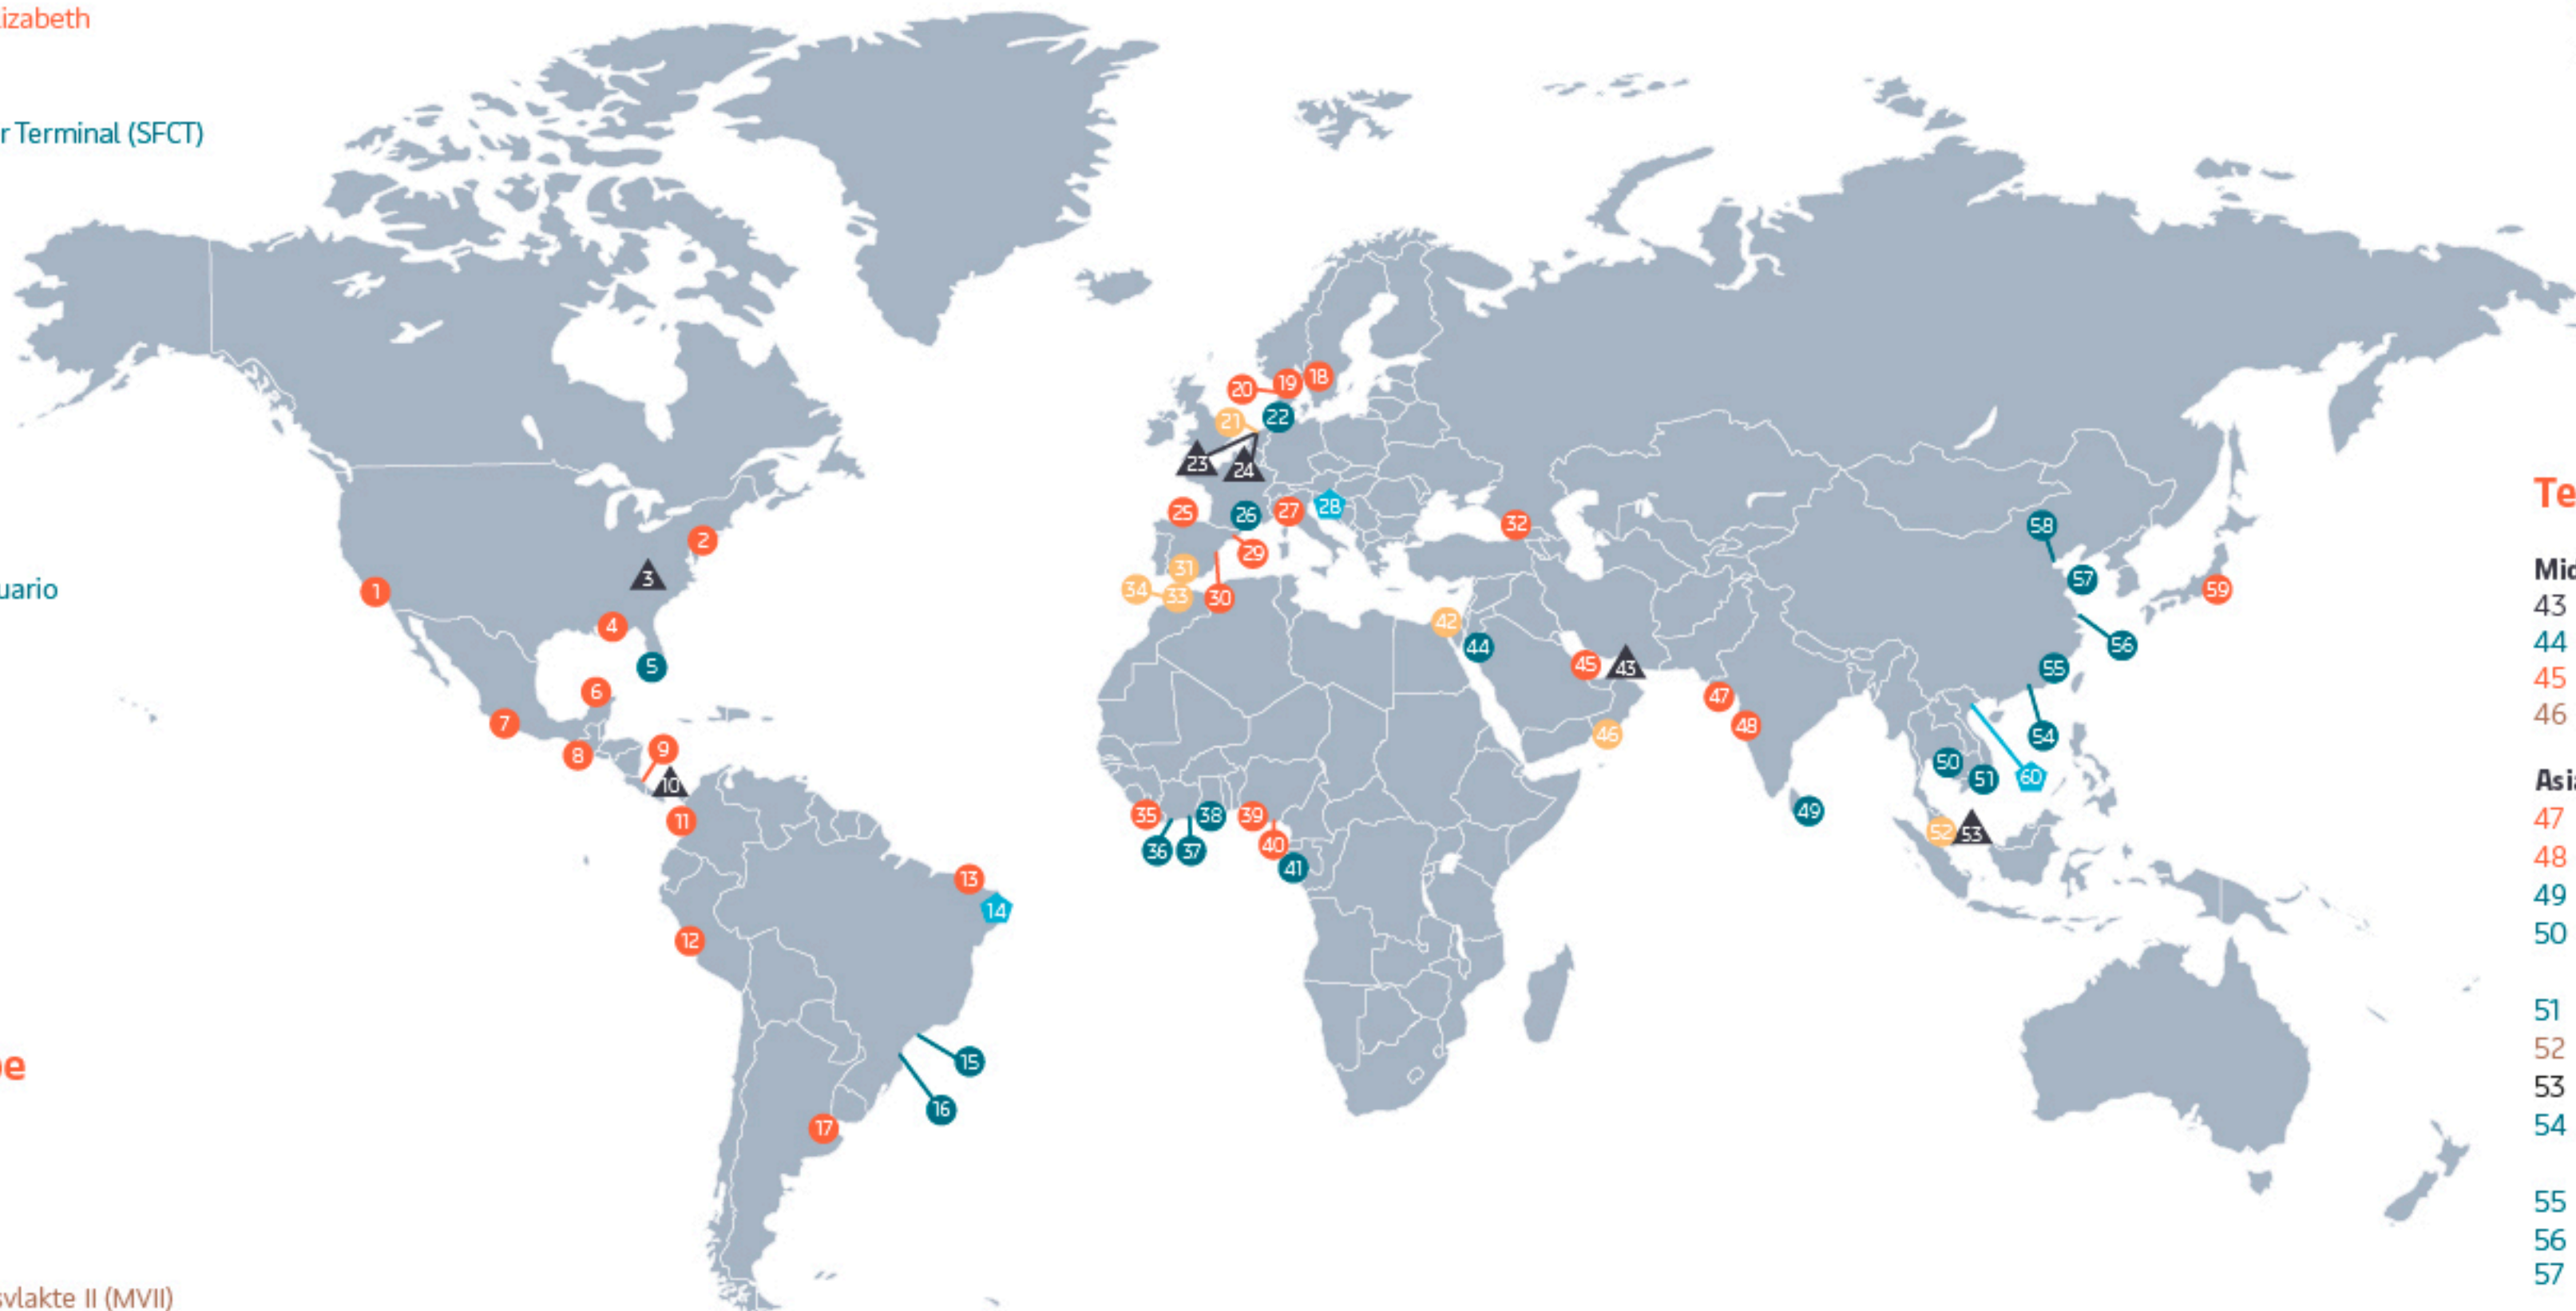

Terminals the Americas

North America

- 1 Los Angeles, USA, Pier 400
- 2 New York / New Jersey, USA, Port Elizabeth
- 3 Charlotte, USA, Regional HQ
- 4 Mobile, USA
- 5 Miami, USA, South Florida Container Terminal (SFCT)
- 6 Yucatan, Mexico
- 7 Lazaro, Mexico, Lazaro Cardenas

Latin America

- 8 Quetzal, Guatemala
- 9 Moin, Costa Rica
- 10 Panama, Regional office
- 11 Buenaventura, Colombia, TCBUEN
- 12 Callao, Peru
- 13 Pecem, Brazil
- 14 Suape, Brazil
- 15 Santos, Brazil, Brasil Terminal Portuario
- 16 Itapoá, Brazil, Porto Itapoá
- 17 Buenos Aires, Argentina, TC4

Terminals Africa & Europe

Europe

- 18 Gothenburg, Sweden
- 19 Kalundborg, Denmark
- 20 Aarhus, Denmark
- 21 Rotterdam, The Netherlands, Maasvlakte II (MVII)
- 22 Bremerhaven, Germany, North Sea Terminal Bremerhaven
- 23 Rotterdam, The Netherlands, Regional Office
- 24 The Hague, The Netherlands, Global HQ
- 25 Gijon, Spain
- 26 Fos, France, Seayard S.A.S
- 27 Vado Ligure, Italy, 2 terminals:
  Vado Gateway & Vado Reefer Terminal
- 28 Rijeka, Croatia, Rijeka Gateway
- 29 Barcelona, Spain
- 30 Valencia, Spain
- 31 Algeciras, Spain
- 32 Poti, Georgia, Poti Sea Port

Africa

- 33 Tangier, Morocco
- 34 Tangier, Morocco, MedPort Tangier (TMII)
- 35 Monrovia, Liberia
- 36 San Pedro, Côte d'Ivoire
- 37 Abidjan, Côte d'Ivoire, 2 terminals:
  Abidjan Terminal & Côte d'Ivoire Terminal (CIT)
- 38 Tema, Ghana, Meridian Port Services (MPS)

- 39 Apapa, Nigeria
- 40 Onne, Nigeria, West Africa Container Terminal (WACT).
- 41 Pointe-Noire, Congo, Terminaux du Bassin du Congo
- 42 Port Said, Egypt, Suez Canal Container Terminal (SCCT)
- 43 Dubai, Regional Office

- Gateway terminals with majority share
- Gateway terminals with minority share
- Hub terminals
- Terminals in development
- ▲ Offices

Terminals Asia & Middle East

Middle East

- 43 Dubai, Regional Office
- 44 Aqaba, Jordan, Aqaba Container Terminal (ACT)
- 45 Bahrain
- 46 Salalah, Oman, Port of Salalah

Asia

- 47 Pipavav, India, Gujarat Pipavav Port
- 48 Mumbai, India, Gateway Terminals India (GTI)
- 49 Colombo, Sri Lanka, South Asia Gateway
- 50 Laem Chabang, Thailand, 2 terminals:
  LCB Container Terminal & LCMT
- 51 Cai Mep, Vietnam, Cai Mep International Terminal (CMIT)
- 52 Pelepas, Malaysia, Pelabuhan Tanjung Pelepas (PTP)
- 53 Singapore, Regional HQ
- 54 Guangzhou, China,
  Guangzhou South China Oceangate Container Terminal
- 55 Xiamen, China, Xiamen Songyu Container Terminal
- 56 Shanghai, China, Shanghai East Container Terminal
- 57 Qingdao, China, 5 terminals:
  QQCT, QQCTU, QQCTUA, DPMT, QQCTN
- 58 Tianjin, China, 2 terminals:
  TECT & TACT
- 59 Yokohama, Japan
- 60 Haiphong, Vietnam