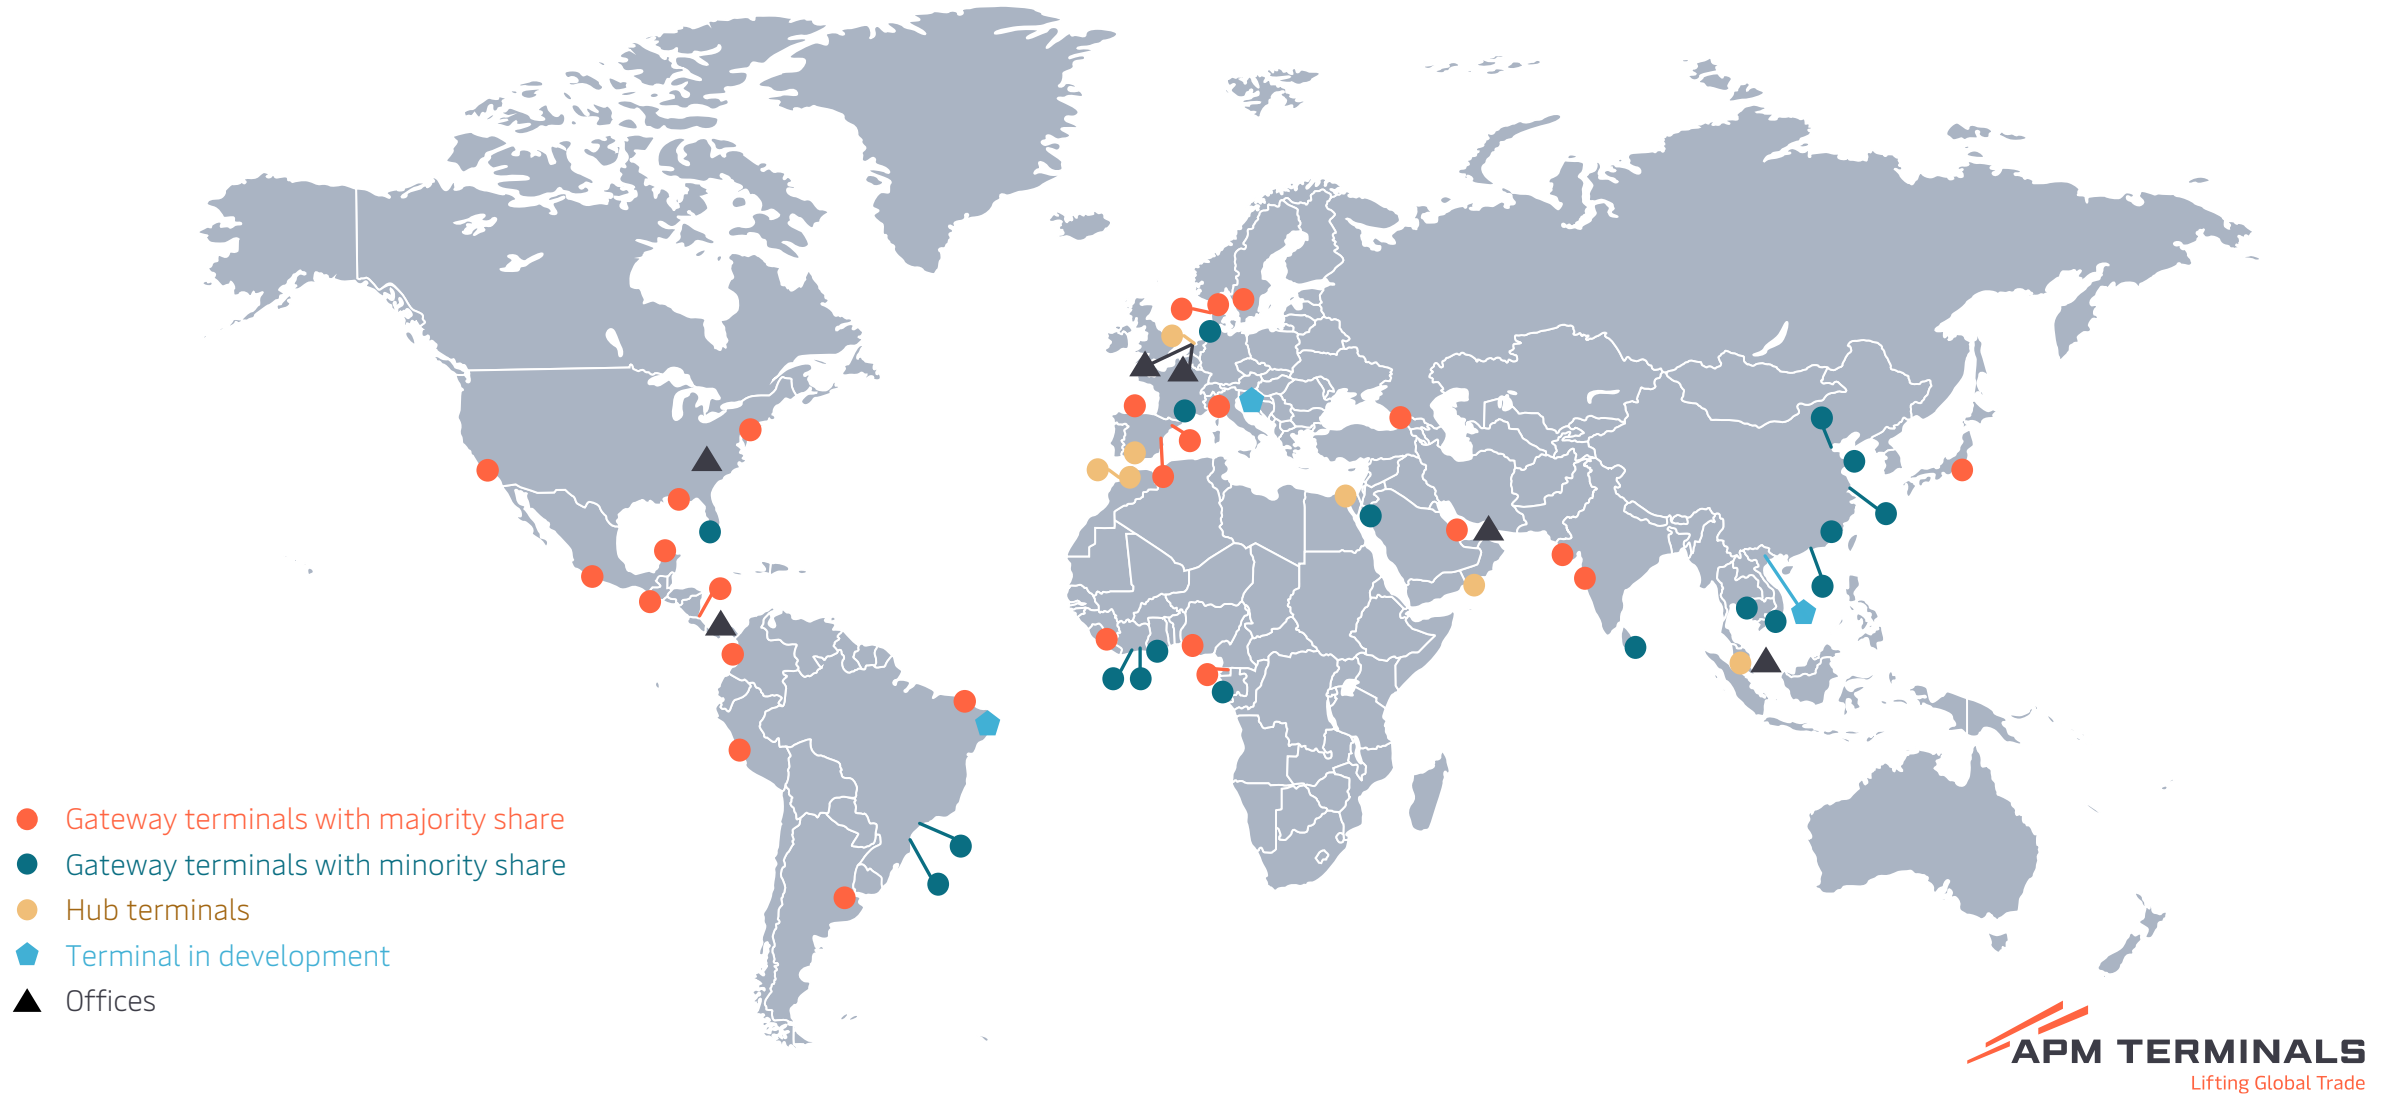

Our 60 ports and terminals in 33 countries

Terminals the Americas

North America

- 1 Los Angeles, USA, Pier 400
- 2 New York / New Jersey, USA, Port Elizabeth
- 3 Charlotte, USA, Regional HQ
- 4 Mobile, USA
- 5 Miami, USA, South Florida Container Terminal (SFCT)
- 6 Yucatan, Mexico
- 7 Lazaro, Mexico, Lazaro Cardenas

Terminals Africa & Europe

Europe

- 18 Gothenburg, Sweden
- 19 Kalundborg, Denmark
- 20 Aarhus, Denmark
- 21 Rotterdam, The Netherlands, Maasvlakte II (MVII)
- 22 Bremerhaven, Germany, North Sea Terminal Bremerhaven
- 23 Rotterdam, The Netherlands, Regional Office
- 24 The Hague, The Netherlands, Global HQ
- 25 Gijon, Spain
- 26 Fos, France, Seayard S.A.S.
- 27 Vado, Ligure Italy, 2 terminals:
Vado Gateway & Vado Reefer Terminal
- 28 Rijeka, Croatia, Rijeka Gateway
- 29 Barcelona, Spain
- 30 Valencia, Spain
- 31 Algeciras, Spain
- 32 Poti, Georgia, Poti Sea Port

Africa

- 33 Tangier, Morocco
- 34 Tangier, Morocco, MedPort Tangier (TMII)
- 36 Monrovia, Liberia
- 37 San Pedro, Côte d'Ivoire
- 38 Abidjan, Côte d'Ivoire 2 terminals:
Abidjan Terminal & Côte d'Ivoire Terminal (CIT)

Asia

- 49 Pipavav, India, Gujarat Pipavav Port
- 50 Mumbai, India, Gateway Terminals India (GTI)
- 51 Colombo, Sri Lanka, South Asia Gateway
- 52 Laem Chabang, Thailand, 2 terminals:
LCB Container Terminal & LCMT
- 53 Cai Mep, Vietnam, Cai Mep International Terminal (CMIT)
- 54 Pelepas, Malaysia, Pelabuhan Tanjung Pelepas (PTP)
- 55 Singapore, Regional HQ
- 56 Guangzhou, China, Guangzhou South China Oceangate Container Terminal
- 57 Xiamen, China, Xiamen Songyu Container Terminal
- 58 Shanghai, China, Shanghai East Container Terminal
- 59 Qingdao, China, 5 terminals:
QQCT, QQCTU, QQCTUA, DPMT, QQCTN
- 60 Tianjin, China, 2 terminals: TECT & TACT
- 61 Yokohama, Japan
- 62 Haiphong, Vietnam