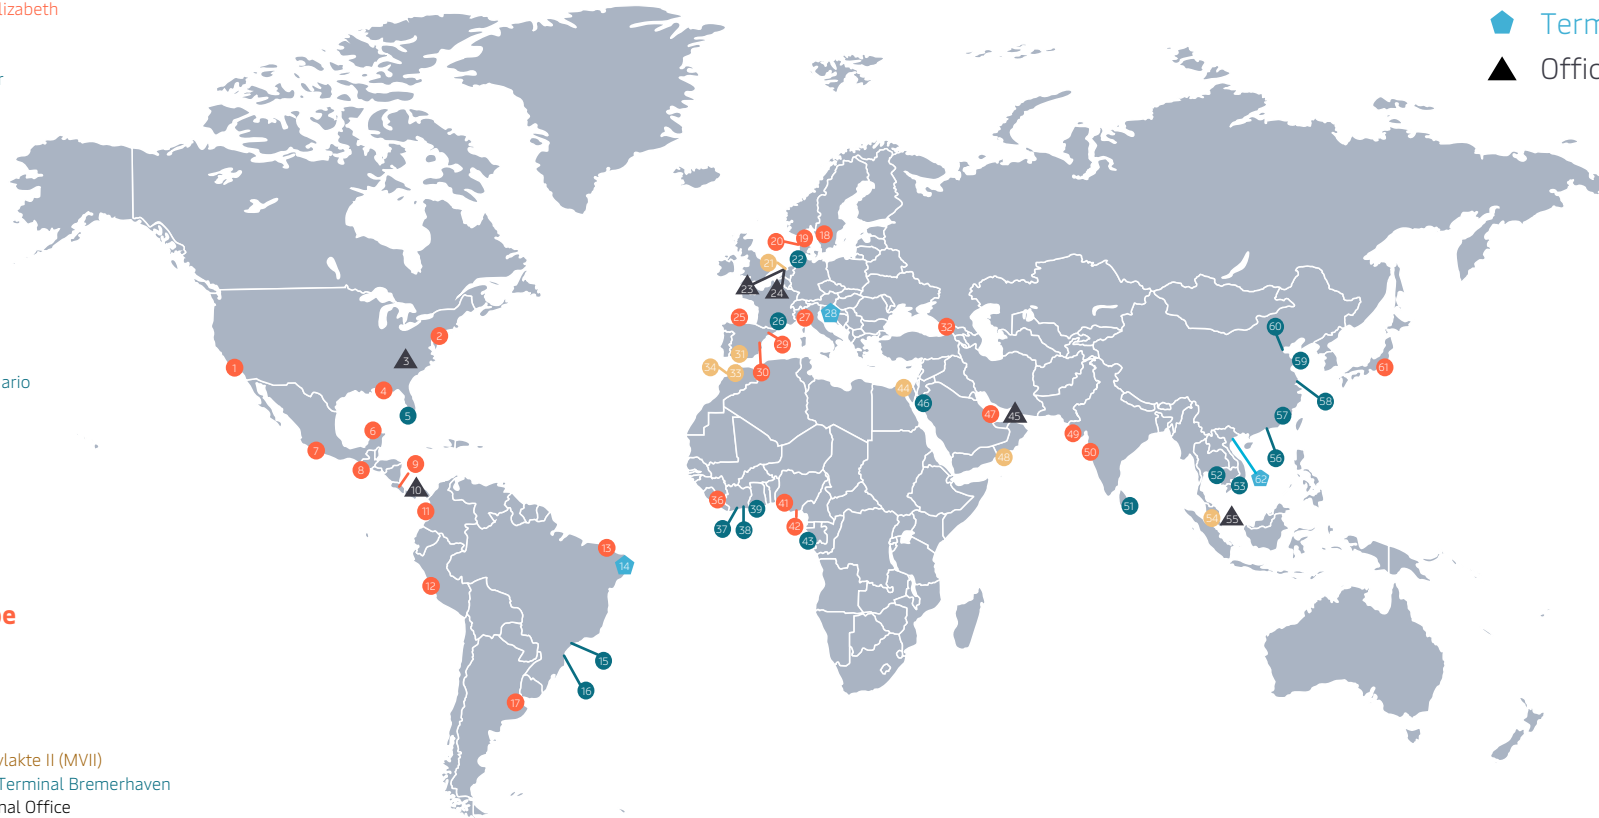

1. 8 Quetzal, Guatemala
2. 9 Moin, Costa Rica
3. 10 Panama, Regional office
4. 11 Buenaventura, Colombia, TCBUEN
5. 12 Callao, Peru
6. 13 Pecem, Brazil
7. 14 Suape, Brazil
8. 15 Santos, Brazil, Brasil Terminal Portuario
9. 16 Itapoá, Brazil, Porto Itapoá
10. 17 Buenos Aires, Argentina, TC4

Terminals Africa & Europe

Europe

1. 18 Gothenburg, Sweden
2. 19 Kalundborg, Denmark
3. 20 Aarhus, Denmark
4. 21 Rotterdam, The Netherlands, Maasvlakte II (MVII)
5. 22 Bremerhaven, Germany, North Sea Terminal Bremerhaven
6. 23 Rotterdam, The Netherlands, Regional Office
7. 24 The Hague, The Netherlands, Global HQ
8. 25 Gijon, Spain
9. 26 Fos, France, Seayard S.A.S.
10. 27 Vado, Ligure Italy, 2 terminals:
    Vado Gateway & Vado Reefer Terminal
11. 28 Rijeka, Croatia, Rijeka Gateway
12. 29 Barcelona, Spain
13. 30 Valencia, Spain
14. 31 Algeciras, Spain
15. 32 Poti, Georgia, Poti Sea Port

Africa

1. 33 Tangier, Morocco
2. 34 Tangier, Morocco, MedPort Tangier (TMII)
3. 36 Monrovia, Liberia
4. 37 San Pedro, Côte d'Ivoire
5. 38 Abidjan, Côte d'Ivoire 2 terminals:
   Abidjan Terminal & Côte d'Ivoire Terminal (CIT)

1. 39 Tema, Ghana, Meridian Port Services (MPS)
2. 41 Apapa, Nigeria
3. 42 Onne, Nigeria, West Africa Container Terminal (WACT)
4. 43 Pointe-Noire, Congo, Terminaux du Bassin du Congo
5. 44 Port Said, Egypt, Suez Canal Container Terminal (SCCT)
6. 45 Dubai, Regional Office

- Gateway terminals with majority share
- Gateway terminals with minority share
- Hub terminals
- Terminal in development
- ▲ Offices

Terminals Asia & Middle East

Middle East

1. 45 Dubai, Regional Office
2. 46 Aqaba, Jordan, Aqaba Container Terminal (ACT)
3. 47 Bahrain
4. 48 Salalah, Oman, Port of Salalah

Asia

1. 49 Pipavav, India, Gujarat Pipavav Port
2. 50 Mumbai, India, Gateway Terminals India (GTI)
3. 51 Colombo, Sri Lanka, South Asia Gateway
4. 52 Laem Chabang, Thailand, 2 terminals:
   LCB Container Terminal & LCMT
5. 53 Cai Mep, Vietnam, Cai Mep International Terminal (CMIT)
6. 54 Pelepas, Malaysia, Pelabuhan Tanjung Pelepas (PTP)
7. 55 Singapore, Regional HQ
8. 56 Guangzhou, China, Guangzhou South China Oceangate Container Terminal
9. 57 Xiamen, China, Xiamen Songyu Container Terminal
10. 58 Shanghai, China, Shanghai East Container Terminal
11. 59 Qingdao, China, 5 terminals:
    QQCT, QQCTU, QQCTUA, DPMT, QQCTN
12. 60 Tianjin, China, 2 terminals: TECT & TACT
13. 61 Yokohama, Japan
14. 62 Haiphong, Vietnam