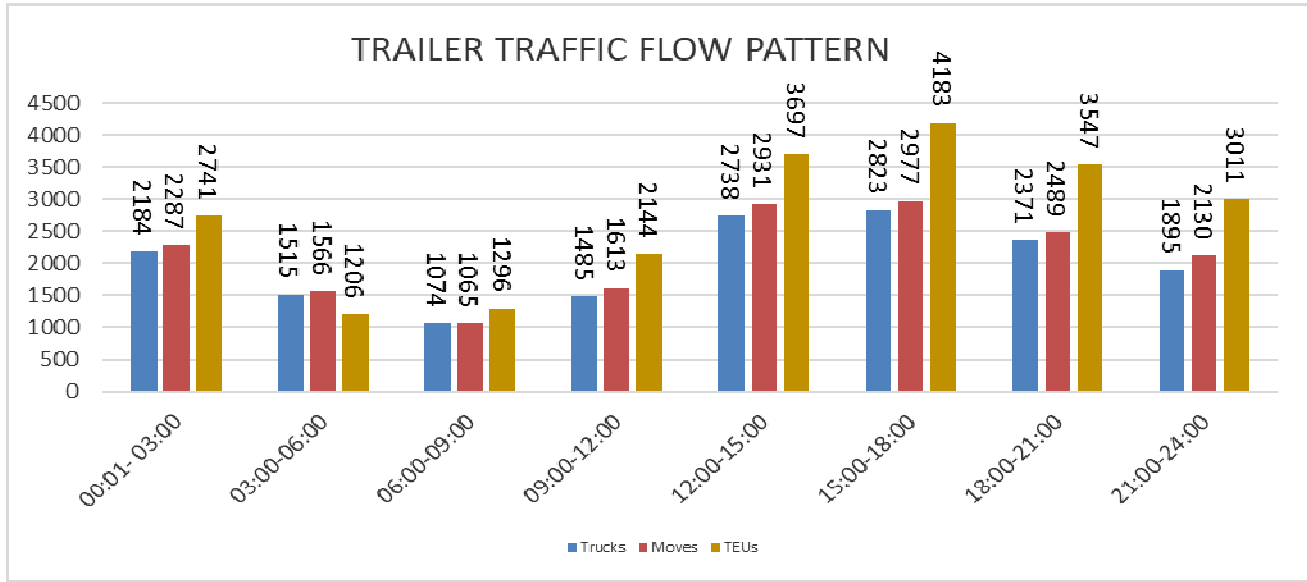

Gujarat Pipavav Port Limited

Dear Valued customers

With providing best customer experience being at the core of our port operations, we would like to keep you informed on the traffic flow pattern of trailers visiting the terminal at various times of the day based on data collected for the month of March 2019.