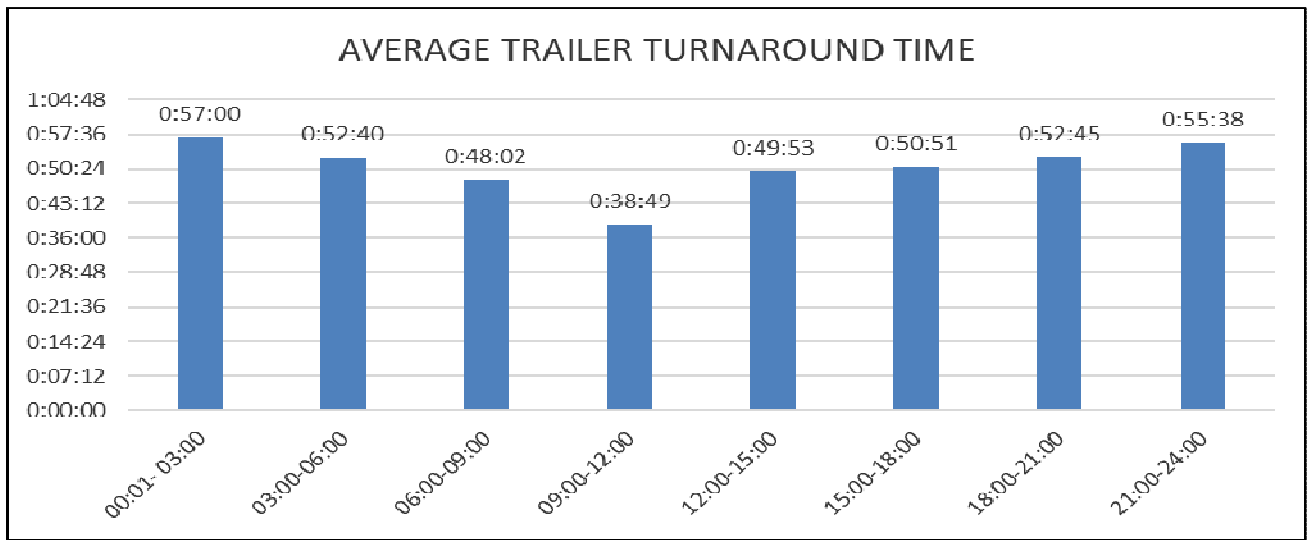

Gujarat Pipavav Port Limited

Dear Valued customers

With providing best customer experience being at the core of our port operations, we would like to keep you informed on the traffic flow pattern of trailers visiting the terminal at various times of the day based on data collected for the month of March 2019.