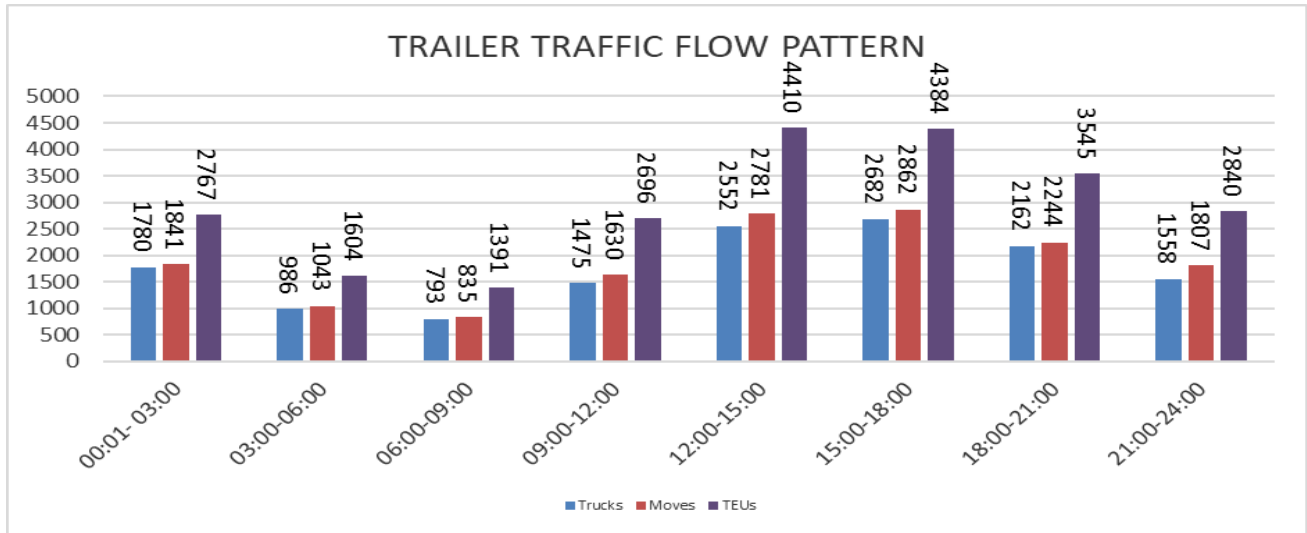

**Gujarat Pipavav Port Limited**

Dear Valued customers

With providing best customer experience being at the core of our port operations, we would like to keep you informed on the traffic flow pattern of trailers visiting the terminal at various times of the day based on data collected for the month of April 2019.