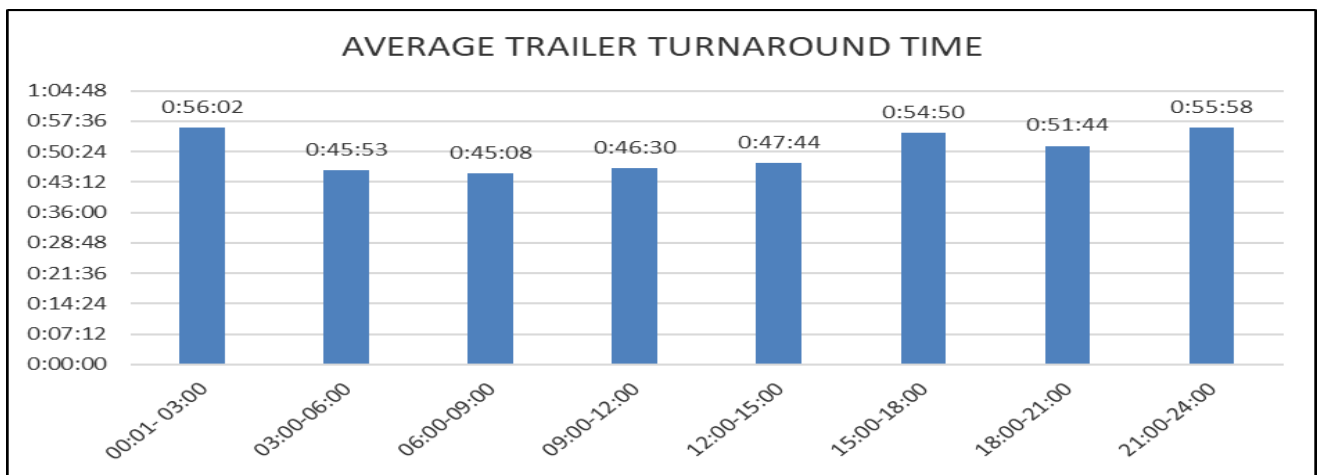

**Gujarat Pipavav Port Limited**

Dear Valued customers

With providing best customer experience being at the core of our port operations, we would like to keep you informed on the traffic flow pattern of trailers visiting the terminal at various times of the day based on data collected for the month of April 2019.