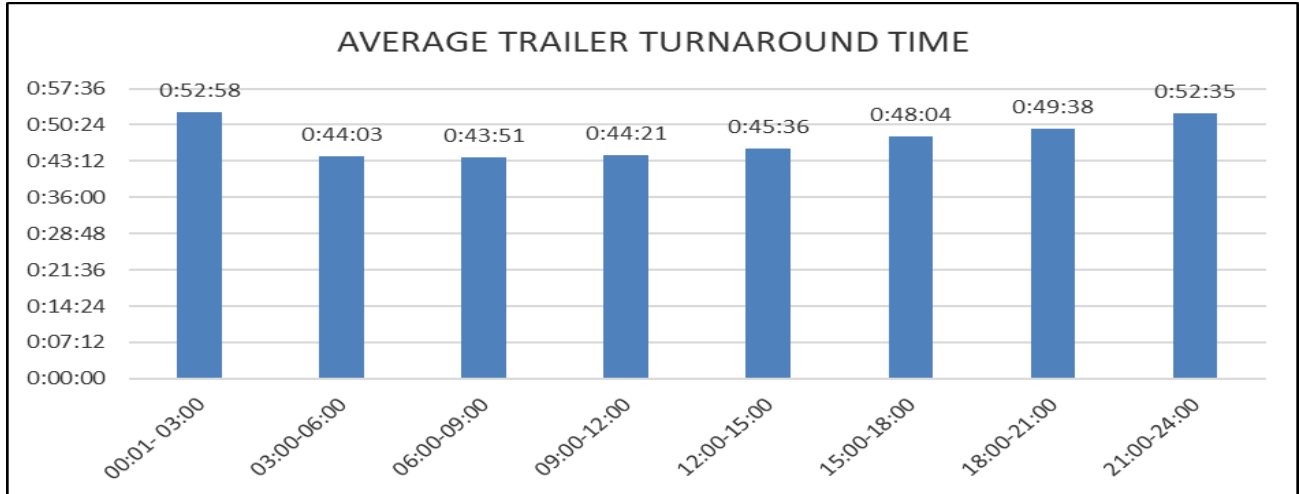

Gujarat Pipavav Port Limited

Dear Valued customers

With providing best customer experience being at the core of our port operations, we would like to keep you informed on the traffic flow pattern of trailers visiting the terminal at various times of the day based on data collected for the month of July 2019.