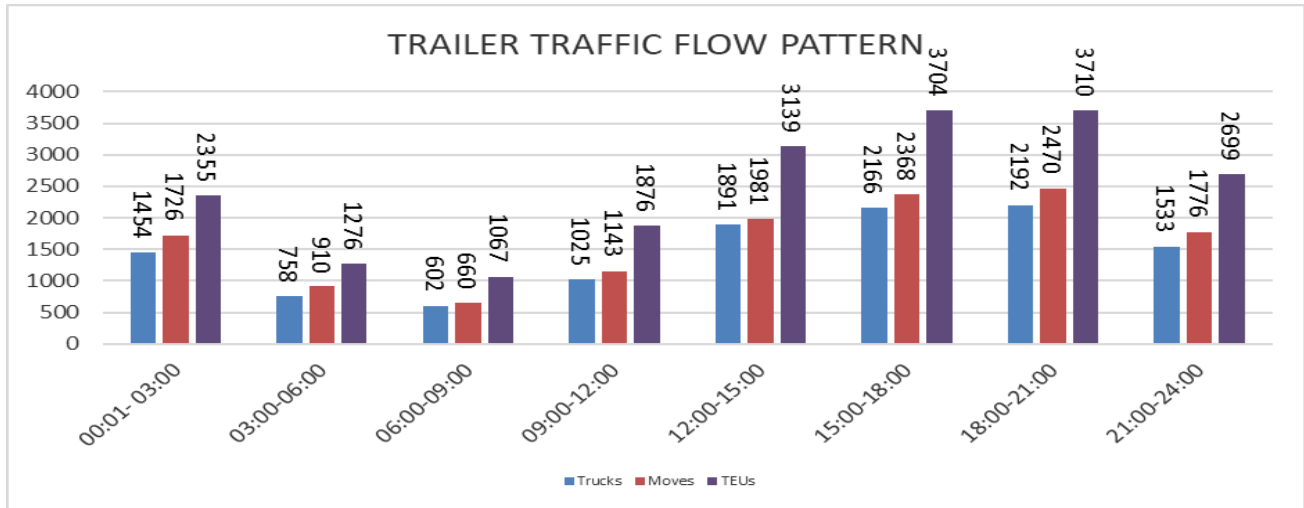

Gujarat Pipavav Port Limited

Dear Valued customers

With providing best customer experience being at the core of our port operations, we would like to keep you informed on the traffic flow pattern of trailers visiting the terminal at various times of the day based on data collected for the month of July 2019.