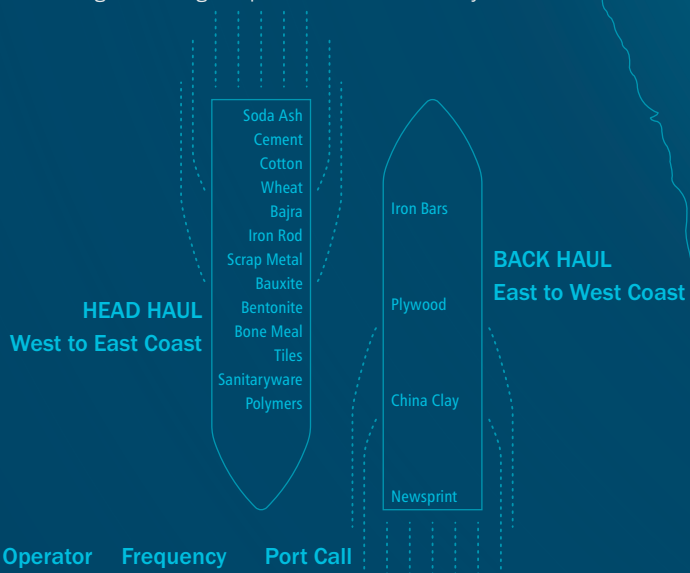

# APM TERMINALS PIPAVAV

## Shoulder-to-Shoulder in Coast-to-Coast Trade

India's growing economy is backed by the growing trade and APM Terminals Pipavav, is completely geared and well-equipped to partner in this endeavour.

Strategically located at the main maritime route, the port provides prominent access to all Cement, Soda Ash, Ceramics and Agri customers in direct hinterland. Along with connectivity to critical cargo hubs in Saurashtra, it is also well connected to South India with multiple coastal sailings weekly, and the shortest transit times connecting important consumption centres.

APM Terminals Pipavav, thus proves to add a geographical as well as a logistical advantage – making it a preferred Green Gateway Port!

 Lifting Global Trade.  
**APM TERMINALS**