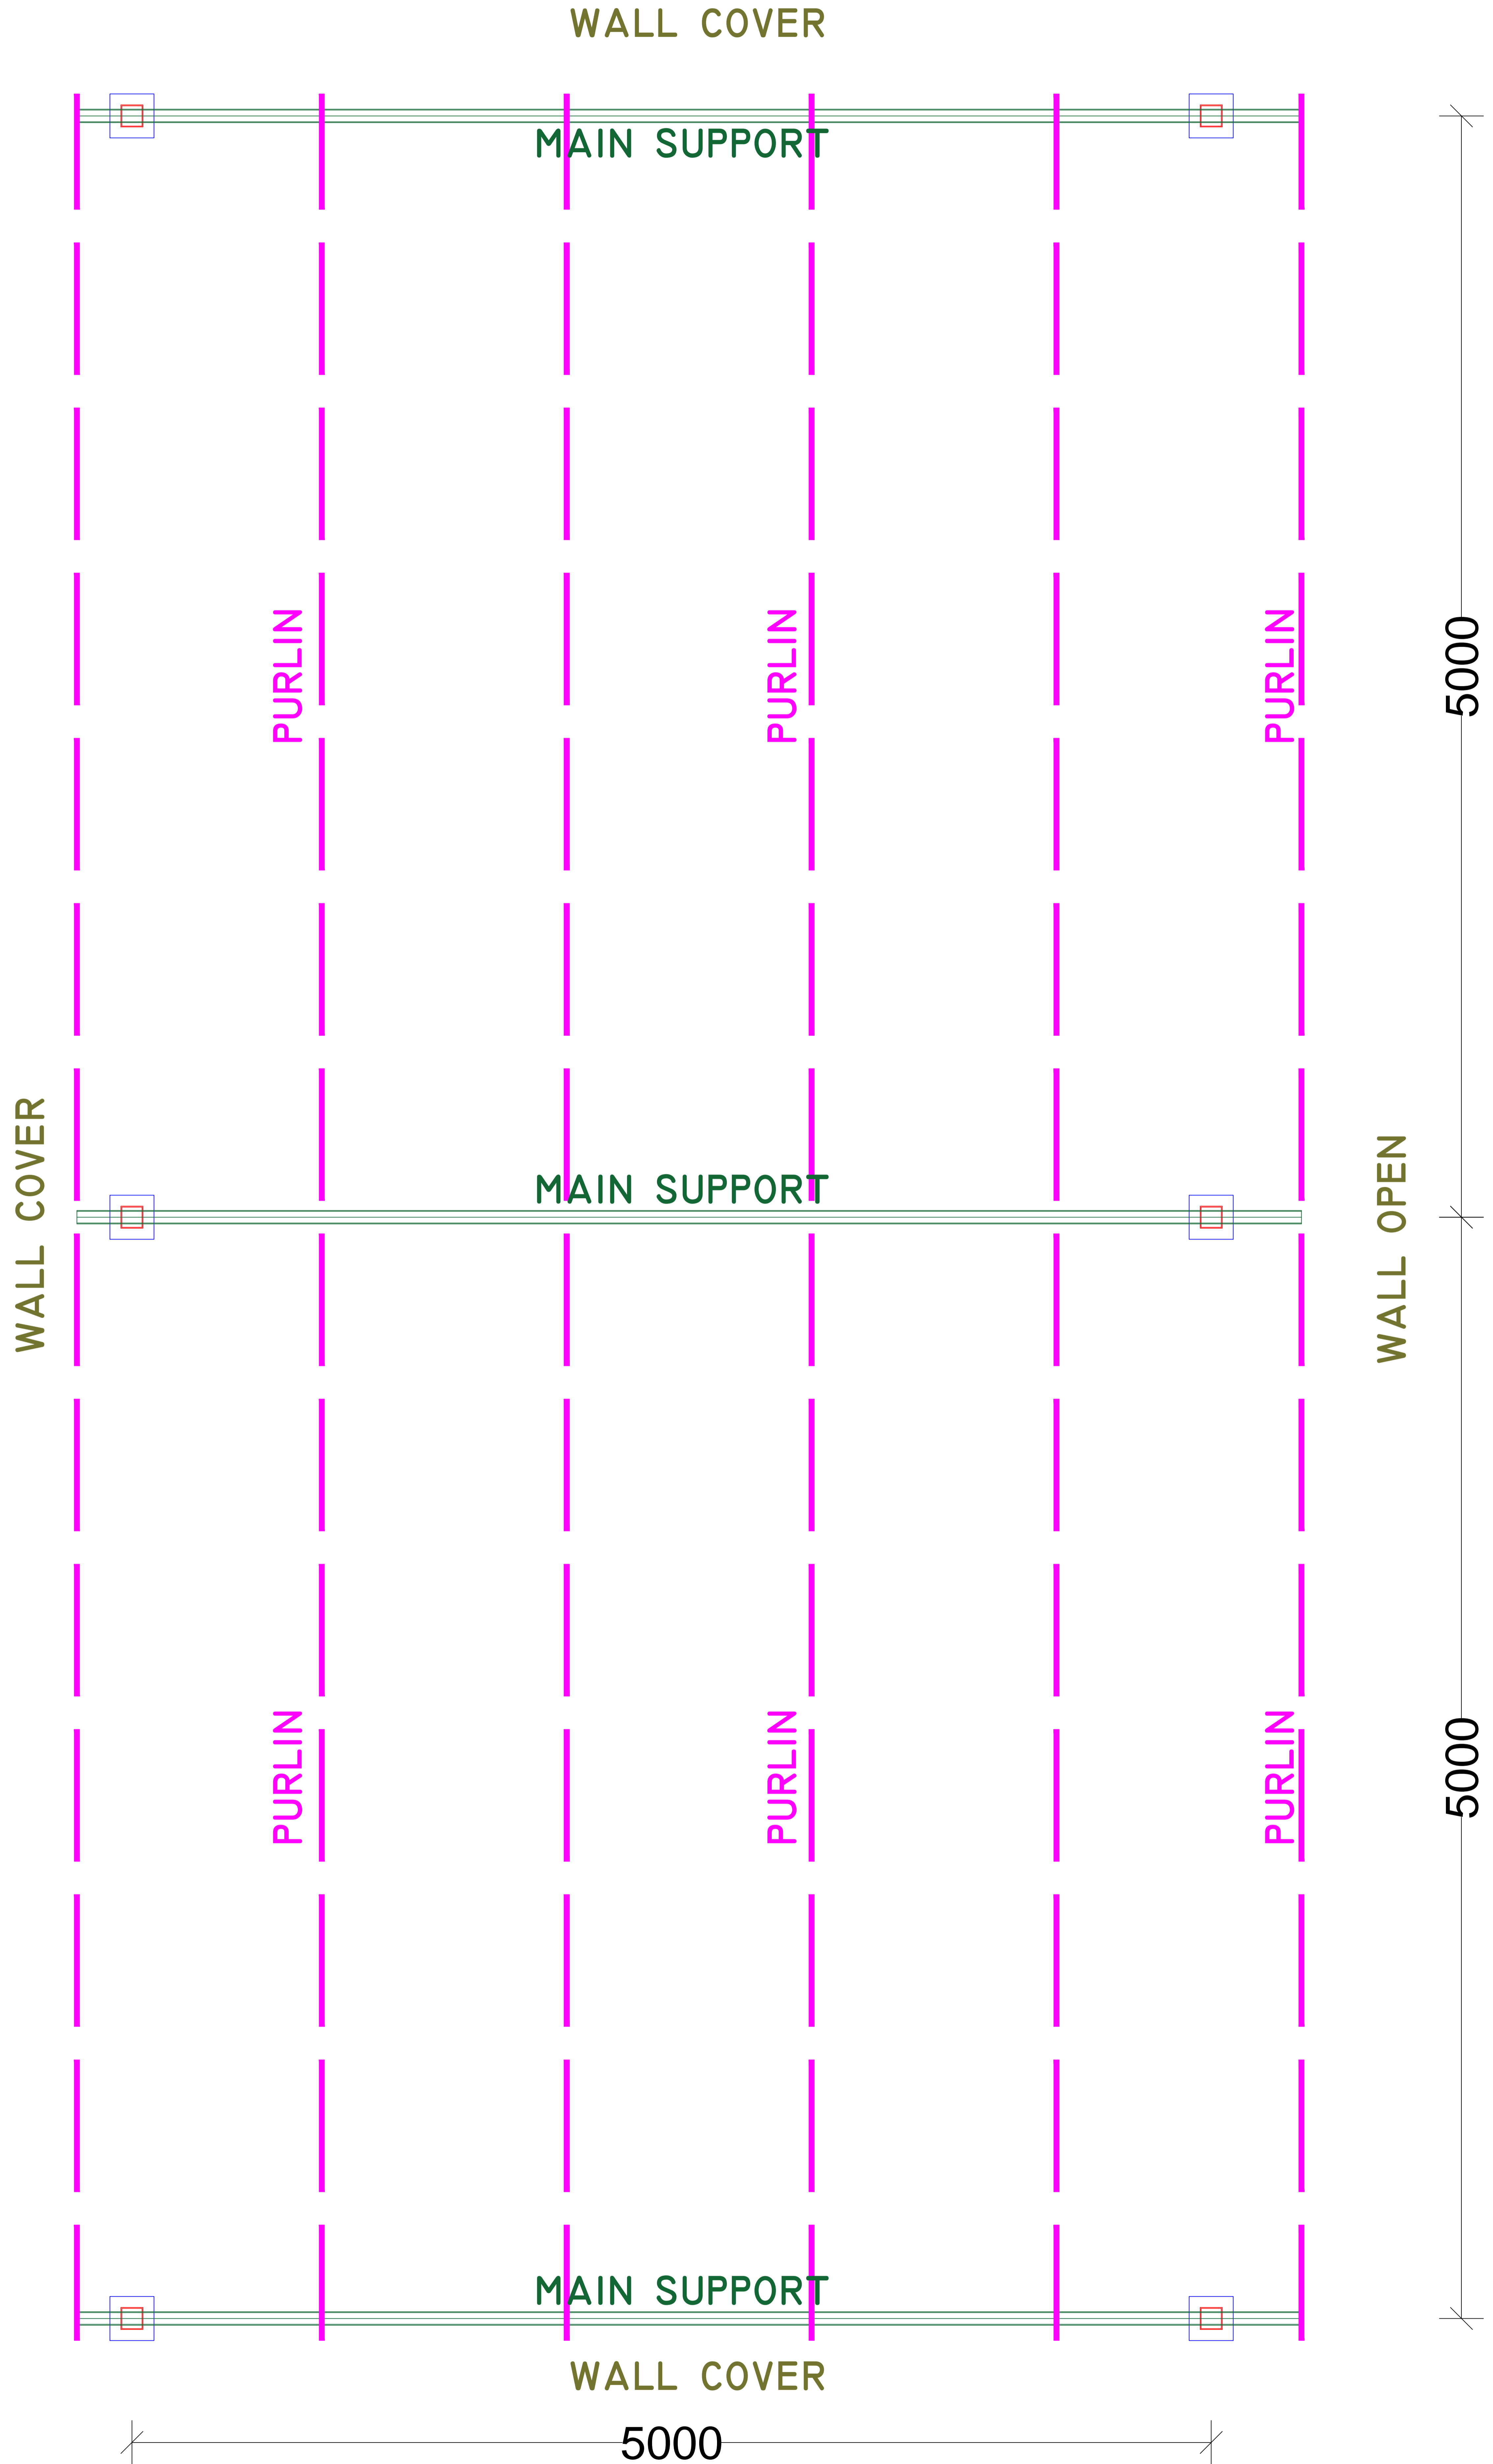

PLAN VIEW - SHED

Drawn : NIRAV	Drawing Title : School Shed Work	Scale : NTS	 A-306 , Infinity Tower, corporate road, prahladnagar, Ahmedabad - 380015 Email : apexengineeringprojects@gmail.com
Checked : NM		Date : 19-11-2022	
Project No :		DRG .no : Rev. :	
Print Issue Date :			
No of Prints :			