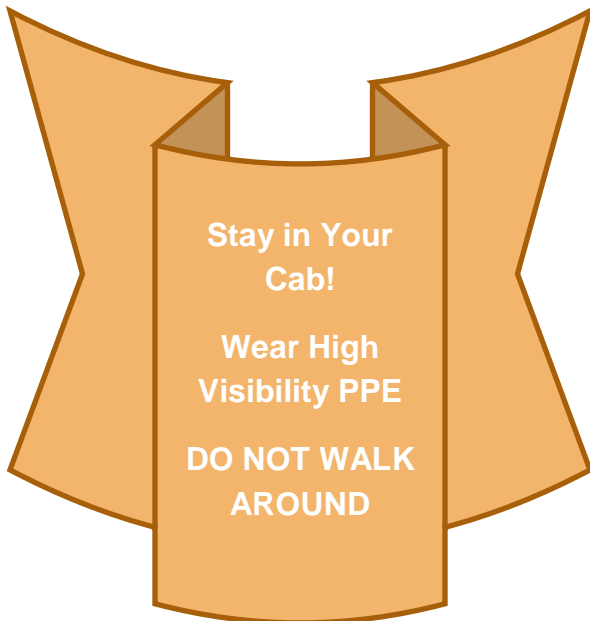

APM Terminals Port Elizabeth, NJ

At Port Elizabeth, we strive to ensure the safety of everyone who enters our facility.

Please help us to help you make this a safe environment for everyone.

For any assistance please call
(908) 558 - 6294